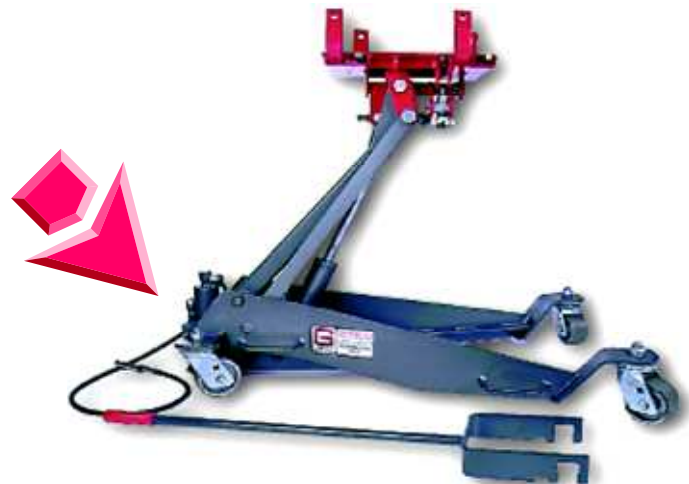

MODEL HTJ-1000 / HTJ-800 / HTJ-800C

Located on caster bracket of up pedal

MODEL TJ-1000

Located on frame next to hydraulic unit

MODEL TCJ-500
Located on front left caster bracket

MODEL HR-300

Located on caster bracket of up pedal

MODEL HTCJ-2000

Located on back right caster bracket

MODEL MM-2000 / MM-2000A/H

Located on frame next to hydraulic unit